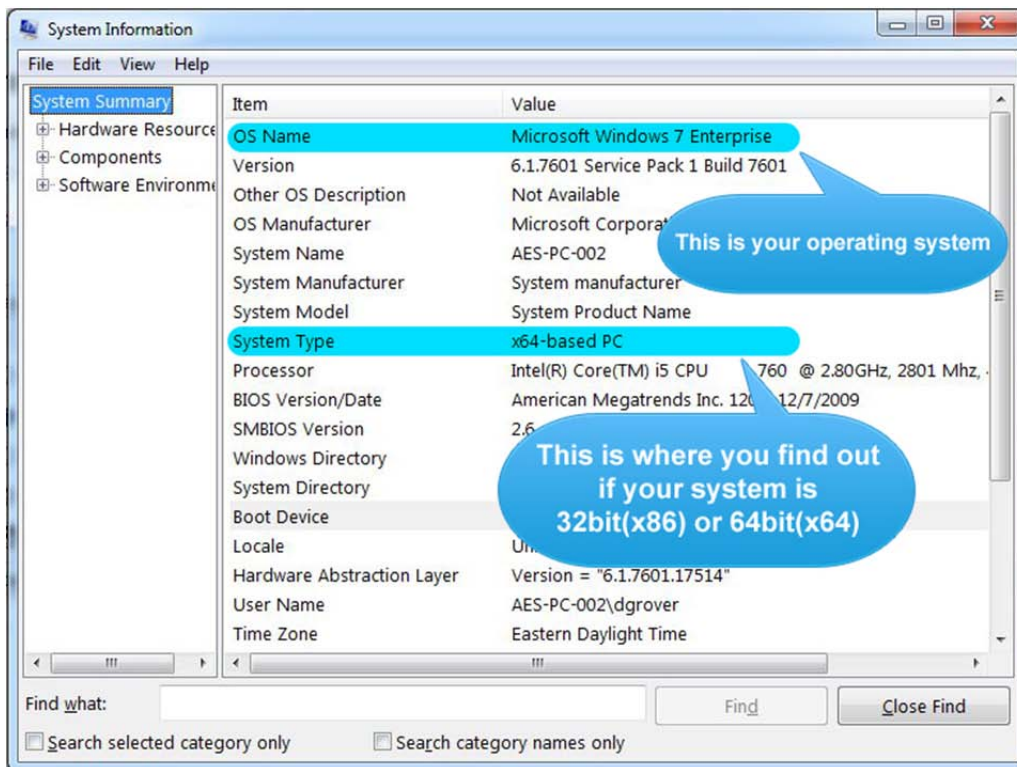

What operating system do I have and is 32 bit or 64 bit?

- Go to the start menu.
- Choose all programs.
- Then choose accessories, then system tools.
- Now choose system information.
- See the screen shot below.