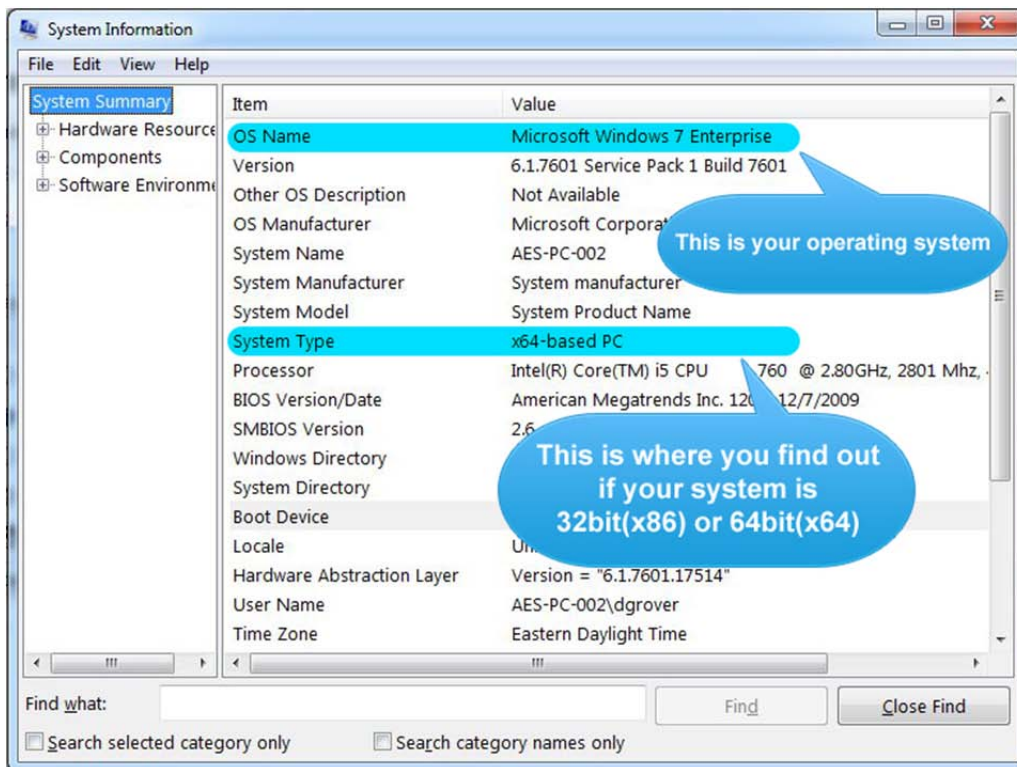

## What operating system do I have and is 32 bit or 64 bit?

- Go to the start menu.
- Choose all programs.
- Then choose accessories, then system tools.
- Now choose system information.
- See the screen shot below.